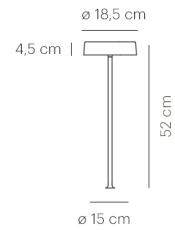

SIXTEEN TABLE IN brass/bone china

LX01-7

warmDIM

TECHNICAL SPECIFICATIONS

Lamp holder	LED
warmDIM	Yes
Luminaire luminous flux	1100 lm
Colour temperature	2700 K
Colour rendering index (CRI)	> 90
Rated voltage (range)	220-240 V
Power consumption (maximum)	16 W
Energy efficiency	A - A++
Dimmable	Yes
Type of Dimmer	Integrated pushbutton