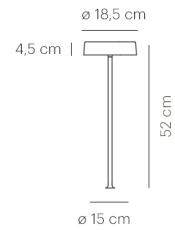

SIXTEEN TABLE IN brass/glass dark

LX01-6

warmDIM

TECHNICAL SPECIFICATIONS

Lamp holder	LED
warmDIM	Yes
Luminaire luminous flux	1100 lm
Colour temperature	2700 K
Colour rendering index (CRI)	> 90
Rated voltage (range)	220-240 V
Power consumption (maximum)	16 W
Energy efficiency	A - A++
Dimmable	Yes
Type of Dimmer	Integrated pushbutton