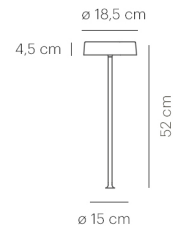

SIXTEEN TABLE IN brass/glass white

LX01-5

warmDIM

TECHNICAL SPECIFICATIONS

| | |
|------------------------------|-----------------------|
| Lamp holder | LED |
| warmDIM | Yes |
| Luminaire luminous flux | 1100 lm |
| Colour temperature | 2700 K |
| Colour rendering index (CRI) | > 90 |
| Rated voltage (range) | 220-240 V |
| Power consumption (maximum) | 16 W |
| Energy efficiency | A - A++ |
| Dimmable | Yes |
| Type of Dimmer | Integrated pushbutton |