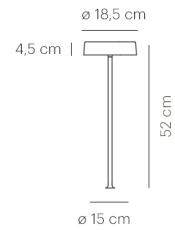

SIXTEEN TABLE IN alu pol/bone china

warmDIM

LX01-2

TECHNICAL SPECIFICATIONS

Lamp holder	LED
warmDIM	Yes
Luminaire luminous flux	1100 lm
Colour temperature	2700 K
Colour rendering index (CRI)	> 90
Rated voltage (range)	220-240 V
Power consumption (maximum)	16 W
Energy efficiency	A - A++
Dimmable	Yes
Type of Dimmer	Integrated pushbutton