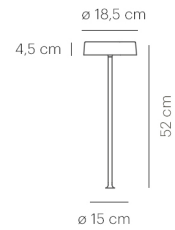

SIXTEEN TABLE IN alu pol/glass dark

warmDIM

LX01-1

TECHNICAL SPECIFICATIONS

Lamp holder	LED
warmDIM	Yes
Luminaire luminous flux	1100 lm
Colour temperature	2700 K
Colour rendering index (CRI)	> 90
Rated voltage (range)	220-240 V
Power consumption (maximum)	16 W
Energy efficiency	A - A++
Dimmable	Yes
Type of Dimmer	Integrated pushbutton