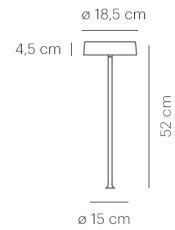

# SIXTEEN TABLE IN alu pol/glass white

warmDIM

LX01-0

## TECHNICAL SPECIFICATIONS

Lamp holder	LED
warmDIM	Yes
Luminaire luminous flux	1100 lm
Colour temperature	2700 K
Colour rendering index (CRI)	> 90
Rated voltage (range)	220-240 V
Power consumption (maximum)	16 W
Energy efficiency	A - A++
Dimmable	Yes
Type of Dimmer	Integrated pushbutton