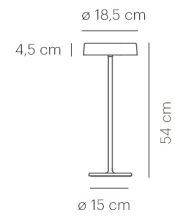

SIXTEEN TABLE brass/bone china

LX00-7

warmDIM

TECHNICAL SPECIFICATIONS

Lamp holder	LED
warmDIM	Yes
Luminaire luminous flux	1100 lm
Colour temperature	2700 K
Colour rendering index (CRI)	> 90
Rated voltage (range)	220-240 V
Power consumption (maximum)	16 W
Energy efficiency	A - A++
Dimmable	Yes
Type of Dimmer	Integrated pushbutton