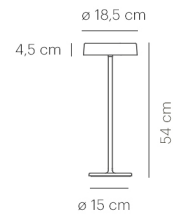

SIXTEEN TABLE brass/glass dark

LX00-6

warmDIM

TECHNICAL SPECIFICATIONS

| | |
|------------------------------|-----------------------|
| Lamp holder | LED |
| warmDIM | Yes |
| Luminaire luminous flux | 1100 lm |
| Colour temperature | 2700 K |
| Colour rendering index (CRI) | > 90 |
| Rated voltage (range) | 220-240 V |
| Power consumption (maximum) | 16 W |
| Energy efficiency | A - A++ |
| Dimmable | Yes |
| Type of Dimmer | Integrated pushbutton |