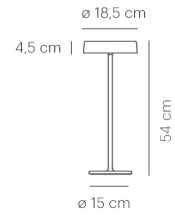

SIXTEEN TABLE brass/glass white

LX00-5

warmDIM

TECHNICAL SPECIFICATIONS

Lamp holder	LED
warmDIM	Yes
Luminaire luminous flux	1100 lm
Colour temperature	2700 K
Colour rendering index (CRI)	> 90
Rated voltage (range)	220-240 V
Power consumption (maximum)	16 W
Energy efficiency	A - A++
Dimmable	Yes
Type of Dimmer	Integrated pushbutton