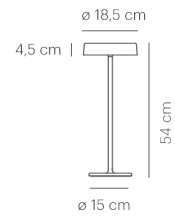

SIXTEEN TABLE alu pol/bone china
LX00-2

warmDIM

TECHNICAL SPECIFICATIONS

Lamp holder	LED
warmDIM	Yes
Luminaire luminous flux	1100 lm
Colour temperature	2700 K
Colour rendering index (CRI)	> 90
Rated voltage (range)	220-240 V
Power consumption (maximum)	16 W
Energy efficiency	A - A++
Dimmable	Yes
Type of Dimmer	Integrated pushbutton