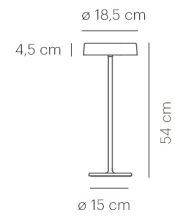

SIXTEEN TABLE alu pol/glass dark

LX00-1

warmDIM

TECHNICAL SPECIFICATIONS

Lamp holder	LED
warmDIM	Yes
Luminaire luminous flux	1100 lm
Colour temperature	2700 K
Colour rendering index (CRI)	> 90
Rated voltage (range)	220-240 V
Power consumption (maximum)	16 W
Energy efficiency	A - A++
Dimmable	Yes
Type of Dimmer	Integrated pushbutton