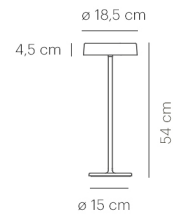

SIXTEEN TABLE alu pol/glass white

LX00-0

warmDIM

TECHNICAL SPECIFICATIONS

Lamp holder	LED
warmDIM	Yes
Luminaire luminous flux	1100 lm
Colour temperature	2700 K
Colour rendering index (CRI)	> 90
Rated voltage (range)	220-240 V
Power consumption (maximum)	16 W
Energy efficiency	A - A++
Dimmable	Yes
Type of Dimmer	Integrated pushbutton