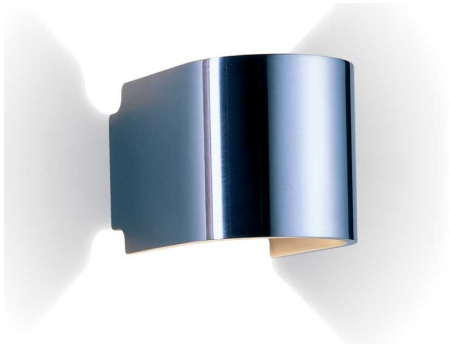

**SIMPLE** alu pol  
FQ00-0

Type of product:	WALL LAMP
Light source:	1x BM21-0
Included:	Yes
Number of light sources needed:	1

**TECHNICAL SPECIFICATIONS**

Lamp holder	B15d
Mounting method	wall-mounted (surface)
Light emission	direct/indirect
Level of light output efficiency	48 %
Rated voltage (range)	220-240 V / 120 V
Power frequency	50/60 Hz
Type of lamp control gear	not needed
Protection class	I
Use low pressure vapour lamps	Yes
Energy efficiency	D
Dimmable	Yes
With dimmer	No
Length	155 mm
Width	100 mm
Height	100 mm
Net weight	0,95 kg
Minim. distance to illum. surface	300 mm
Fire protection "F"	Yes