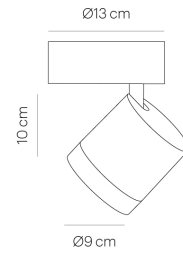

SET FOCUS UP ROUND 13 white 2700 K
CPO82-3

warmDIM

TECHNICAL SPECIFICATIONS

Lamp holder	LED
warmDIM	Yes
Luminaire luminous flux	1250 lm
Colour temperature	2700 K
Colour rendering index (CRI)	> 90
Beam angle	35-80°
Rated voltage (range)	220-240 V / 120 V
Power consumption (maximum)	16 W
Energy efficiency	A - A++
Dimmable	Yes
Type of Dimmer	phase rotary dimmer