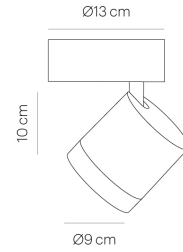

**SET FOCUS UP ROUND 13** black 2700 K  
CPO82-1

warmDIM

**TECHNICAL SPECIFICATIONS**

Lamp holder	LED
warmDIM	Yes
Luminaire luminous flux	1250 lm
Colour temperature	2700 K
Colour rendering index (CRI)	> 90
Beam angle	35-80°
Rated voltage (range)	220-240 V / 120 V
Power consumption (maximum)	16 W
Energy efficiency	A - A++
Dimmable	Yes
Type of Dimmer	phase rotary dimmer