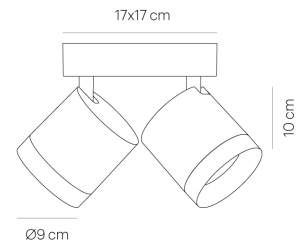

SET FOCUS DUO 17x17 white 2700 K
CPO02-3

warmDIM

TECHNICAL SPECIFICATIONS

Lamp holder	LED
warmDIM	Yes
Luminaire luminous flux	2x 1000 lm
Colour temperature	2700 K
Colour rendering index (CRI)	> 90
Beam angle	35-80°
Rated voltage (range)	220-240 V / 120 V
Power consumption (maximum)	2x 16 W
Energy efficiency	A - A++
Dimmable	Yes
Type of Dimmer	phase rotary dimmer