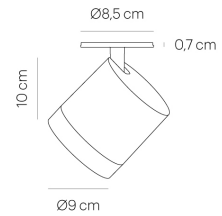

SET FOCUS IN black 2700 K
CPO01-1

warmDIM

TECHNICAL SPECIFICATIONS

Lamp holder	LED
warmDIM	Yes
Luminaire luminous flux	1250 lm
Colour temperature	2700 K
Colour rendering index (CRI)	> 90
Beam angle	35-80°
Rated voltage (range)	220-240 V / 120 V
Power consumption (maximum)	16 W
Energy efficiency	A - A++
Dimmable	Yes
Type of Dimmer	phase rotary dimmer