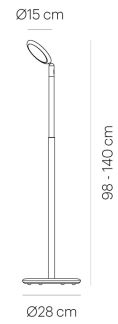

PARROT light blue
LP10-8

warmDIM

TECHNICAL SPECIFICATIONS

Lamp holder	LED
warmDIM	Yes
Luminaire luminous flux	800 lm
Colour temperature	2700 K
Colour rendering index (CRI)	> 90
Rated voltage (range)	120-240 V
Power consumption (maximum)	10 W
Energy efficiency	A - A++
Dimmable	Yes
Type of Dimmer	Integrated pushbutton