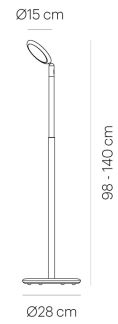

PARROT orange
LP10-4

warmDIM

TECHNICAL SPECIFICATIONS

Lamp holder	LED
warmDIM	Yes
Luminaire luminous flux	800 lm
Colour temperature	2700 K
Colour rendering index (CRI)	> 90
Rated voltage (range)	120-240 V
Power consumption (maximum)	10 W
Energy efficiency	A - A++
Dimmable	Yes
Type of Dimmer	Integrated pushbutton