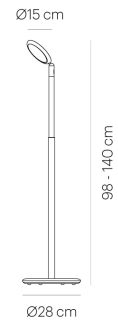

PARROT black
LP10-1

warmDIM

TECHNICAL SPECIFICATIONS

Lamp holder	LED
warmDIM	Yes
Luminaire luminous flux	800 lm
Color temperature	2700 K
Colour rendering index (CRI)	> 90
Rated voltage (range)	120-240 V
Power consumption (maximum)	10 W
Energy efficiency	A - A++
Dimmable	Yes
Type of Dimmer	Integrated pushbutton