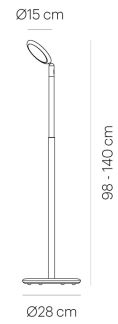

PARROT white
LP10-0

warmDIM

TECHNICAL SPECIFICATIONS

Lamp holder	LED
warmDIM	Yes
Luminaire luminous flux	800 lm
Colour temperature	2700 K
Colour rendering index (CRI)	> 90
Rated voltage (range)	120-240 V
Power consumption (maximum)	10 W
Energy efficiency	A - A++
Dimmable	Yes
Type of Dimmer	Integrated pushbutton