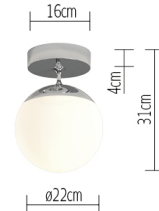

PALLA CEILING UP ROUND 16 21 black/black
CPL25-1

warmDIM

TECHNICAL SPECIFICATIONS

Lamp holder	LED
Mounting method	ceiling-mounted (surface)
warmDIM	Yes
Light emission	direct
Light distribution	symmetric
Luminaire luminous flux	890 lm
Colour temperature	2700-2200 K
Colour rendering index (CRI)	> 90
White impression	Warm White
Rated voltage (range)	220-240 V / 120 V
Power frequency	50/60 Hz
Power consumption (maximum)	16 W
Surface	powder-coated
Housing material	aluminium, opaline glass
Type of lamp control gear	Driver
Ballast included	Yes
Protection class	I
Connection cable (number of cores)	3
Number of lampheads	1
Energy efficiency	A - A++
Dimmable	Yes
Type of Dimmer	Phase cutting (electronic)
Height	310 mm
Diameter	210 mm
Head adjustable	No
Net weight	kg