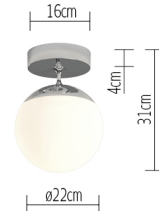

PALLA CEILING UP ROUND 16 21 alu pol/alu pol
CPL25-0

warmDIM

TECHNICAL SPECIFICATIONS

Lamp holder	LED
Mounting method	ceiling-mounted (surface)
warmDIM	Yes
Light emission	direct
Light distribution	symmetric
Luminaire luminous flux	890 lm
Colour temperature	2700-2200 K
Colour rendering index (CRI)	> 90
White impression	Warm White
Rated voltage (range)	220-240 V / 120 V
Power frequency	50/60 Hz
Power consumption (maximum)	16 W
Surface	polished
Housing material	aluminium, opaline glass
Type of lamp control gear	Driver
Ballast included	Yes
Protection class	I
Connection cable (number of cores)	3
Number of lampheads	1
Energy efficiency	A - A++
Dimmable	Yes
Type of Dimmer	Phase cutting (electronic)
Height	310 mm
Diameter	210 mm
Head adjustable	No
Net weight	kg