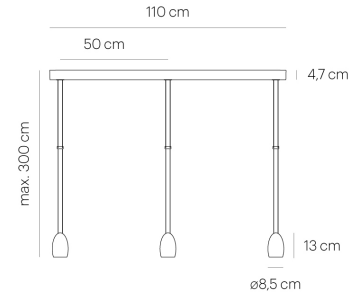

## OH TRACE 3/110 china LED

COC13-8

### TECHNICAL SPECIFICATIONS

Lamp holder	LED
Mounting method	Pendant
Light emission	direct
Luminaire luminous flux	3x 500 lm
Colour temperature	2700 K
Colour rendering index (CRI)	> 90
Basic material	aluminium
Rated voltage (range)	120-240 V
Power frequency	50/60 Hz
Power consumption (maximum)	3x 11 W
Surface	polished
Type of lamp control gear	Driver
Protection class	I
Number of lampheads	3
Lampshade material	bone-china porcelain
Energy efficiency	A - A++
Dimmable	Yes
Type of Dimmer	Phase cutting (electronic)
With dimmer	Yes
Height	130 mm
Diameter	85 mm
Height adjustable	Yes
Suspension length	-/2000 mm
Net weight	0,00 kg
Custom length	No
Fire protection "F"	Yes