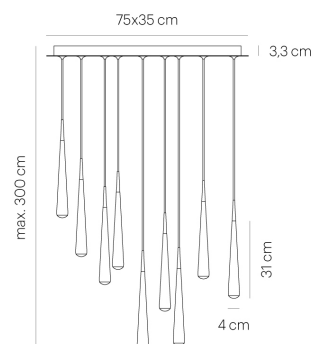

**NICEONE RAIN OVAL 9 raw/charcoal/black**  
CNO09-8

warmDIM

**TECHNICAL SPECIFICATIONS**

Mounting method	ceiling-mounted (surface)
warmDIM	Yes
Light emission	direct
Light distribution	symmetric
Luminaire luminous flux	9x 730 lm
Colour temperature	2700 K
Colour rendering index (CRI)	> 90
White impression	warm white
Rated voltage (range)	220-240 V / 120 V
Power frequency	50/60 Hz
Power consumption (maximum)	6x 11 W
Housing material	aluminium
Type of lamp control gear	Driver
Ballast included	Yes
Protection class	I
Connection cable (number of cores)	3
Number of lampheads	9
Energy efficiency	A - A++
Dimmable	Yes
Type of Dimmer	phase rotary dimmer
Length	750 mm
Width	350 mm
Height adjustable	No
Suspension length	-/2500 mm
Custom length	Yes
	powder-coated
	aluminium