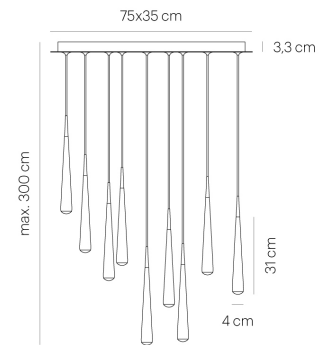

**NICEONE RAIN OVAL 9** copper/maroon/white  
CNO09-7

warmDIM

**TECHNICAL SPECIFICATIONS**

Mounting method	ceiling-mounted (surface)
warmDIM	Yes
Light emission	direct
Light distribution	symmetric
Luminaire luminous flux	9 x 620 lm
Colour temperature	2700-2200 K
Colour rendering index (CRI)	> 90
White impression	warm white
Rated voltage (range)	220-240 V / 120 V
Power frequency	50/60 Hz
Power consumption (maximum)	9 x 11 W
Surface	polished
Housing material	aluminium
Type of lamp control gear	Driver
Ballast included	Yes
Protection class	I
Connection cable (number of cores)	3
Number of lampheads	9
Energy efficiency	A - A++
Dimmable	Yes
Type of Dimmer	phase rotary dimmer
Length	750 mm
Width	350 mm
Height adjustable	No
Suspension length	-/2500 mm
Custom length	Yes
	powder-coated
	aluminium