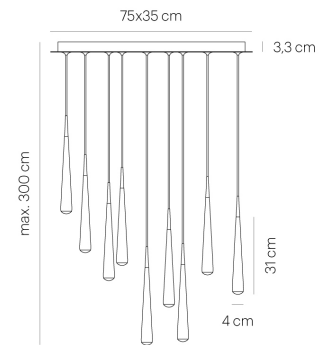

NICEONE RAIN OVAL 9 black/black/black
CNO09-1

warmDIM

TECHNICAL SPECIFICATIONS

Mounting method	ceiling-mounted (surface)
warmDIM	Yes
Light emission	direct
Light distribution	symmetric
Luminaire luminous flux	9 x 620 lm
Colour temperature	2700-2200 K
Colour rendering index (CRI)	> 90
White impression	warm white
Rated voltage (range)	220-240 V / 120 V
Power frequency	50/60 Hz
Power consumption (maximum)	9 x 11 W
Surface	polished
Housing material	aluminium
Type of lamp control gear	Driver
Ballast included	Yes
Protection class	I
Connection cable (number of cores)	3
Number of lampheads	9
Energy efficiency	A - A++
Dimmable	Yes
Type of Dimmer	phase rotary dimmer
Length	750 mm
Width	350 mm
Height adjustable	No
Suspension length	-/2500 mm
Custom length	Yes
	powder-coated
	aluminium