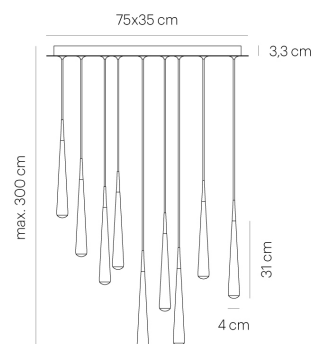

**NICEONE RAIN OVAL 9** alu pol/grey/white  
CNO09-0

warmDIM

**TECHNICAL SPECIFICATIONS**

Mounting method	ceiling-mounted (surface)
warmDIM	Yes
Light emission	direct
Light distribution	symmetric
Luminaire luminous flux	9 x 620 lm
Colour temperature	2700-2200 K
Colour rendering index (CRI)	> 90
White impression	warm white
Rated voltage (range)	220-240 V / 120 V
Power frequency	50/60 Hz
Power consumption (maximum)	9 x 11 W
Surface	polished
Housing material	aluminium
Type of lamp control gear	Driver
Ballast included	Yes
Protection class	I
Connection cable (number of cores)	3
Number of lampheads	9
Energy efficiency	A - A++
Dimmable	Yes
Type of Dimmer	phase rotary dimmer
Length	750 mm
Width	350 mm
Height adjustable	No
Suspension length	-/2500 mm
Custom length	Yes
	powder-coated
	aluminium