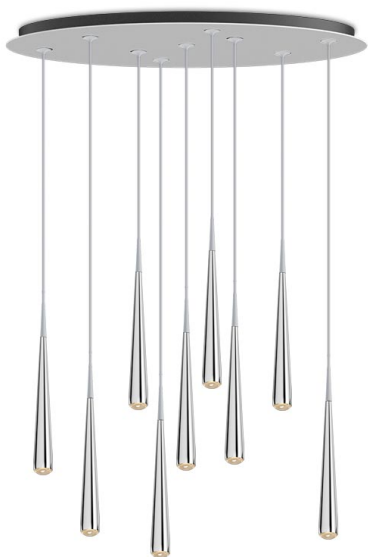

**NICEONE RAIN OVAL 9** alu pol/grey/white  
CNO09-0

warmDIM

**TECHNICAL SPECIFICATIONS**

Mounting method	ceiling-mounted (surface)
warmDIM	Yes
Light emission	direct
Light distribution	symmetric
Luminaire luminous flux	9 x 620 lm
Colour temperature	2700-2200 K
Colour rendering index (CRI)	> 90
White impression	warm white
Rated voltage (range)	220-240 V / 120 V
Power frequency	50/60 Hz
Power consumption (maximum)	9 x 11 W
Surface	polished
Housing material	aluminium
Type of lamp control gear	Driver
Ballast included	Yes
Protection class	I
Connection cable (number of cores)	3
Number of lampheads	9
Energy efficiency	A - A++
Dimmable	Yes
Type of Dimmer	phase rotary dimmer
Length	750 mm
Width	350 mm
Height adjustable	No
Suspension length	-/2500 mm
Custom length	Yes
	powder-coated
	aluminium