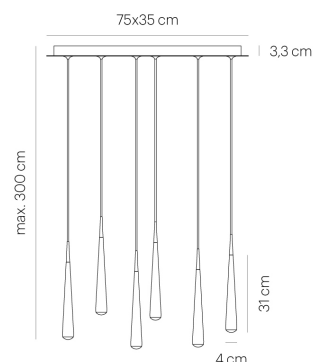

## TECHNICAL SPECIFICATIONS

Mounting method	ceiling-mounted (surface)
warmDIM	Yes
Light emission	direct
Light distribution	symmetric
Luminaire luminous flux	6 x 620 lm
Colour temperature	2700-2200 K
Colour rendering index (CRI)	> 90
White impression	warm white
Rated voltage (range)	220-240 V / 120 V
Power frequency	50/60 Hz
Power consumption (maximum)	6x 11 W
Surface	copper
Housing material	aluminium
Type of lamp control gear	Driver
Ballast included	Yes
Protection class	I
Connection cable (number of cores)	3
Number of lampheads	6
Energy efficiency	A - A++
Dimmable	Yes
Type of Dimmer	phase rotary dimmer
Length	750 mm
Width	350 mm
Height adjustable	No
Suspension length	-/2500 mm
Custom length	Yes
	powder-coated aluminium