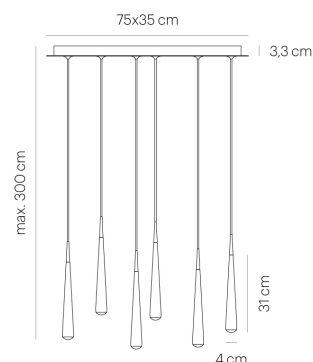

NICEONE RAIN OVAL 6 white/white/white
CNO06-3

warmDIM

TECHNICAL SPECIFICATIONS

Mounting method	ceiling-mounted (surface)
warmDIM	Yes
Light emission	direct
Light distribution	symmetric
Luminaire luminous flux	6 x 620 lm
Colour temperature	2700-2200 K
Colour rendering index (CRI)	> 90
White impression	warm white
Rated voltage (range)	220-240 V / 120 V
Power frequency	50/60 Hz
Power consumption (maximum)	6x 11 W
Surface	powder-coated
Housing material	aluminium
Type of lamp control gear	Driver
Ballast included	Yes
Protection class	I
Connection cable (number of cores)	3
Number of lampheads	6
Energy efficiency	A - A++
Dimmable	Yes
Type of Dimmer	phase rotary dimmer
Length	750 mm
Width	350 mm
Height adjustable	No
Suspension length	-/2500 mm
Custom length	Yes
	powder-coated
	aluminium