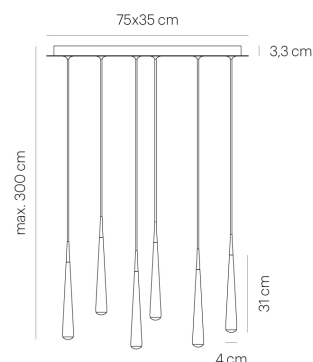

**NICEONE RAIN OVAL 6 black/black/black**  
CNO06-1

warmDIM

**TECHNICAL SPECIFICATIONS**

Mounting method	ceiling-mounted (surface)
warmDIM	Yes
Light emission	direct
Light distribution	symmetric
Luminaire luminous flux	6 x 620 lm
Colour temperature	2700-2200 K
Colour rendering index (CRI)	> 90
White impression	warm white
Rated voltage (range)	220-240 V / 120 V
Power frequency	50/60 Hz
Power consumption (maximum)	6x 11 W
Surface	powder-coated
Housing material	aluminium
Type of lamp control gear	Driver
Ballast included	Yes
Protection class	I
Connection cable (number of cores)	3
Number of lampheads	6
Energy efficiency	A - A++
Dimmable	Yes
Type of Dimmer	phase rotary dimmer
Length	750 mm
Width	350 mm
Height adjustable	No
Suspension length	-/2500 mm
Custom length	Yes
	powder-coated
	aluminium