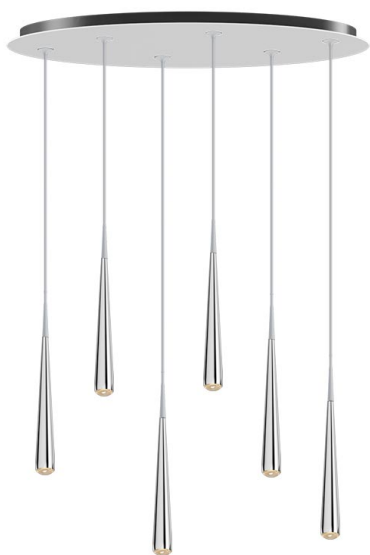

NICEONE RAIN OVAL 6 alu pol/grey/white
CNO06-0

warmDIM

TECHNICAL SPECIFICATIONS

Mounting method	ceiling-mounted (surface)
warmDIM	Yes
Light emission	direct
Light distribution	symmetric
Luminaire luminous flux	6 x 620 lm
Colour temperature	2700-2200 K
Colour rendering index (CRI)	> 90
White impression	warm white
Rated voltage (range)	220-240 V / 120 V
Power frequency	50/60 Hz
Power consumption (maximum)	6x 11 W
Surface	polished
Housing material	aluminium
Type of lamp control gear	Driver
Ballast included	Yes
Protection class	I
Connection cable (number of cores)	3
Number of lampheads	6
Energy efficiency	A - A++
Dimmable	Yes
Type of Dimmer	phase rotary dimmer
Length	750 mm
Width	350 mm
Height adjustable	No
Suspension length	-/2500 mm
Custom length	Yes
	powder-coated aluminium