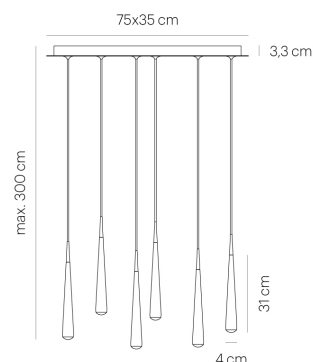

NICEONE RAIN OVAL 6 alu pol/grey/white
CNO06-0

warmDIM

TECHNICAL SPECIFICATIONS

Mounting method	ceiling-mounted (surface)
warmDIM	Yes
Light emission	direct
Light distribution	symmetric
Luminaire luminous flux	6 x 620 lm
Colour temperature	2700-2200 K
Colour rendering index (CRI)	> 90
White impression	warm white
Rated voltage (range)	220-240 V / 120 V
Power frequency	50/60 Hz
Power consumption (maximum)	6x 11 W
Surface	polished
Housing material	aluminium
Type of lamp control gear	Driver
Ballast included	Yes
Protection class	I
Connection cable (number of cores)	3
Number of lampheads	6
Energy efficiency	A - A++
Dimmable	Yes
Type of Dimmer	phase rotary dimmer
Length	750 mm
Width	350 mm
Height adjustable	No
Suspension length	-/2500 mm
Custom length	Yes
	powder-coated aluminium