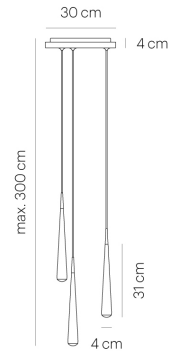

**NICEONE RAIN TRIO 30** raw/charcoal/black  
CNO03-8

warmDIM

**TECHNICAL SPECIFICATIONS**

Mounting method	ceiling-mounted (surface)
warmDIM	Yes
Light emission	direct
Light distribution	symmetric
Luminaire luminous flux	3x 730 lm
Colour temperature	2700 K
Colour rendering index (CRI)	> 90
White impression	warm white
Rated voltage (range)	220-240 V / 120 V
Power frequency	50/60 Hz
Power consumption (maximum)	3x 11 W
Housing material	aluminium
Type of lamp control gear	Driver
Ballast included	Yes
Protection class	I
Connection cable (number of cores)	3
Number of lampheads	3
Energy efficiency	A - A++
Dimmable	Yes
Type of Dimmer	phase rotary dimmer
Diameter	300 mm
Height adjustable	No
Suspension length	-/2500 mm
Custom length	Yes
	powder-coated aluminium