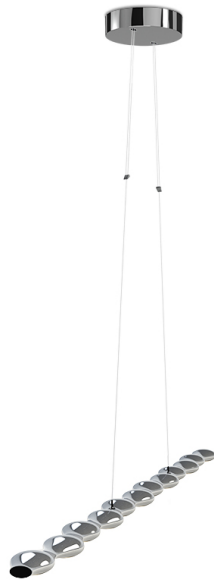

MOVE ALONG 12 chrome

KM00-0

TECHNICAL SPECIFICATIONS

Lamp holder	LED
Mounting method	Pendant
Light emission	direct
Light distribution	symmetric
Level of light output efficiency	100 %
Luminaire luminous flux	1812 lm
Colour temperature	2700 K
Colour rendering index (CRI)	> 90
White impression	warm white
Rated voltage (range)	220-240 V
Power frequency	50/60 Hz
Power consumption (maximum)	28 W
Surface	chromed
Housing material	die cast zinc
Type of lamp control gear	Driver
Ballast included	Yes
Protection class	I
Energy efficiency	A - A++
Dimmable	Yes
Type of Dimmer	Phase cutting (electronic)
Length	1200 mm
Suspension length	-/3000 mm
Fire protection "F"	Yes