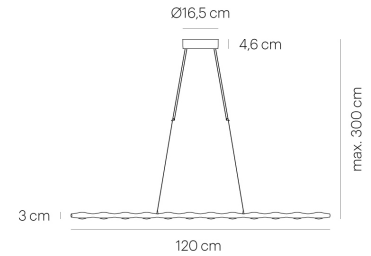

MOVE ALONG 12 chrome

KM00-0

TECHNICAL SPECIFICATIONS

Lamp holder	LED
Mounting method	Pendant
Light emission	direct
Light distribution	symmetric
Level of light output efficiency	100 %
Luminaire luminous flux	1812 lm
Colour temperature	2700 K
Colour rendering index (CRI)	> 90
White impression	warm white
Rated voltage (range)	220-240 V
Power frequency	50/60 Hz
Power consumption (maximum)	28 W
Surface	chromed
Housing material	die cast zinc
Type of lamp control gear	Driver
Ballast included	Yes
Protection class	I
Energy efficiency	A - A++
Dimmable	Yes
Type of Dimmer	Phase cutting (electronic)
Length	1200 mm
Suspension length	-/3000 mm
Fire protection "F"	Yes