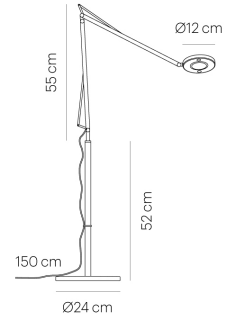

**JOHN FLOOR** black  
TC56-2

warmDIM

**TECHNICAL SPECIFICATIONS**

Lamp holder	LED
warmDIM	Yes
Luminaire luminous flux	700 / 850 / 950 / 1.000   850 lm
Colour temperature	2.400 / 2.700 / 3.000 / 3.500   2.700-2.200 K
Colour rendering index (CRI)	> 90
Rated voltage (range)	100-240 V
Power consumption (maximum)	11 W
Energy efficiency	A - A++
Dimmable	Yes
Type of Dimmer	Integrated pushbutton