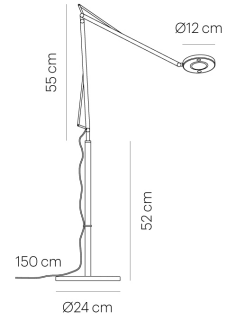

**JOHN FLOOR light**  
TC56-12

warmDIM

**TECHNICAL SPECIFICATIONS**

Lamp holder	LED
warmDIM	Yes
Luminaire luminous flux	700 / 850 / 950 / 1.000   850 lm
Colour temperature	2.400 / 2.700 / 3.000 / 3.500   2.700-2.200 K
Colour rendering index (CRI)	> 90
Rated voltage (range)	100-240 V
Power consumption (maximum)	11 W
Energy efficiency	A - A++
Dimmable	Yes
Type of Dimmer	Integrated pushbutton