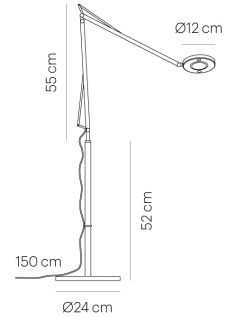

**JOHN FLOOR white**  
TC56-0

warmDIM

**TECHNICAL SPECIFICATIONS**

Lamp holder	LED
warmDIM	Yes
Luminaire luminous flux	700 / 850 / 950 / 1.000   850 lm
Colour temperature	2.400 / 2.700 / 3.000 / 3.500   2.700-2.200 K
Colour rendering index (CRI)	> 90
Rated voltage (range)	100-240 V
Power consumption (maximum)	11 W
Energy efficiency	A - A++
Dimmable	Yes
Type of Dimmer	Integrated pushbutton