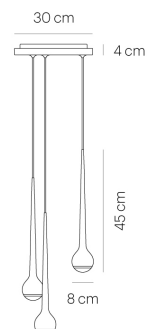

FALLING WATER TRIO 30 matt black/black/black

DC12-0

warmDIM

TECHNICAL SPECIFICATIONS

Lamp holder	LED
Mounting method	ceiling-mounted (surface)
warmDIM	Yes
Light emission	direct
Level of light output efficiency	100 %
Luminaire luminous flux	3x 770 lm
Color temperature	2700-2200 K
Power consumption (maximum)	3x 11 W
Colour rendering index (CRI)	> 90
Beam angle	41
White impression	warm white
Rated voltage (range)	220-240 V / 120 V
Power frequency	50/60 Hz
Surface	powder-coated
Housing material	aluminium
Type of lamp control gear	Driver
Ballast included	Yes
Protection class	I
Number of lampheads	3
Energy efficiency	A - A++
Dimmable	Yes
Type of Dimmer	Phase cutting (electronic)
Height	450 mm
Diameter	80 mm
Suspension length	-/2500 mm
Net weight	3,80 kg
Custom length	Yes
Fire protection "F"	Yes

LIGHT DIAGRAM