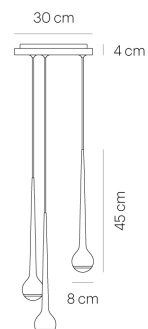

FALLING WATER TRIO 30 alu pol/transparent/white
DC02-5

warmDIM

TECHNICAL SPECIFICATIONS

Lamp holder	LED
Mounting method	ceiling-mounted (surface)
warmDIM	Yes
Light emission	direct
Level of light output efficiency	100 %
Luminaire luminous flux	3x 770 lm
Color temperature	2700-2200 K
Power consumption (maximum)	3x 11 W
Colour rendering index (CRI)	> 90
Beam angle	41
White impression	warm white
Rated voltage (range)	220-240 V / 120 V
Power frequency	50/60 Hz
Surface	polished
Housing material	aluminium
Type of lamp control gear	Driver
Ballast included	Yes
Protection class	I
Number of lampheads	3
Energy efficiency	A - A++
Dimmable	Yes
Type of Dimmer	Phase cutting (electronic)
Height	450 mm
Diameter	80 mm
Suspension length	-/2500 mm
Net weight	3,80 kg
Custom length	Yes
Fire protection "F"	Yes

LIGHT DIAGRAM