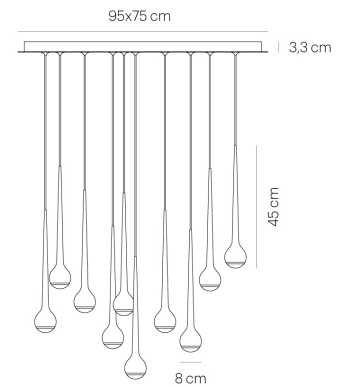

FALLING WATER CLOUD 9 white/white/white
CFA09-3

warmDIM

TECHNICAL SPECIFICATIONS

Lamp holder	LED
Mounting method	ceiling-mounted (surface)
warmDIM	Yes
Light emission	direct
Level of light output efficiency	70 %
Luminaire luminous flux	9x 770 lm
Color temperature	2700-2200 K
Colour rendering index (CRI)	> 90
Beam angle	41
White impression	warm white
Basic material	aluminium
Rated voltage (range)	220-240 V / 120 V
Power frequency	50/60 Hz
Power consumption (maximum)	9x 11 W
Surface	powder-coated
Housing material	aluminium
Type of lamp control gear	Driver
Ballast included	Yes
Protection class	I
Connection cable (number of cores)	3
Number of lampheads	9
Energy efficiency	A - A++
Dimmable	Yes
Type of Dimmer	Phase cutting (electronic)
Height	450 mm
Diameter	80 mm
Suspension length	-/2500 mm
Net weight	18,80 kg
Custom length	Yes
Fire protection "F"	Yes