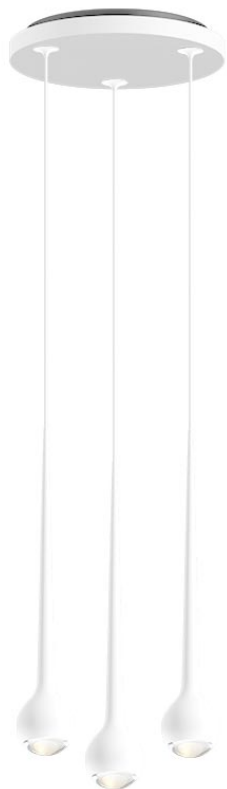

FALLING WATER TRIO 30 white/white/white

CFA03-3

warmDIM

TECHNICAL SPECIFICATIONS

Lamp holder	LED
Mounting method	ceiling-mounted (surface)
warmDIM	Yes
Light emission	direct
Level of light output efficiency	100 %
Luminaire luminous flux	3x 770 lm
Color temperature	2700-2200 K
Colour rendering index (CRI)	> 90
Beam angle	41
White impression	warm white
Rated voltage (range)	220-240 V / 120 V
Power frequency	50/60 Hz
Power consumption (maximum)	3x 11 W
Surface	powder-coated
Housing material	aluminium
Type of lamp control gear	Driver
Ballast included	Yes
Protection class	I
Number of lampheads	3
Energy efficiency	A - A++
Dimmable	Yes
Type of Dimmer	Phase cutting (electronic)
Height	450 mm
Diameter	80 mm
Suspension length	-/2500 mm
Net weight	3,80 kg
Custom length	Yes
Fire protection "F"	Yes

tobias grau