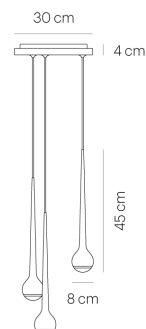

FALLING WATER TRIO 30 white/white/white

CFA03-3

warmDIM

TECHNICAL SPECIFICATIONS

Lamp holder	LED
Mounting method	ceiling-mounted (surface)
warmDIM	Yes
Light emission	direct
Level of light output efficiency	100 %
Luminaire luminous flux	3x 770 lm
Color temperature	2700-2200 K
Colour rendering index (CRI)	> 90
Beam angle	41
White impression	warm white
Rated voltage (range)	220-240 V / 120 V
Power frequency	50/60 Hz
Power consumption (maximum)	3x 11 W
Surface	powder-coated
Housing material	aluminium
Type of lamp control gear	Driver
Ballast included	Yes
Protection class	I
Number of lampheads	3
Energy efficiency	A - A++
Dimmable	Yes
Type of Dimmer	Phase cutting (electronic)
Height	450 mm
Diameter	80 mm
Suspension length	-/2500 mm
Net weight	3,80 kg
Custom length	Yes
Fire protection "F"	Yes