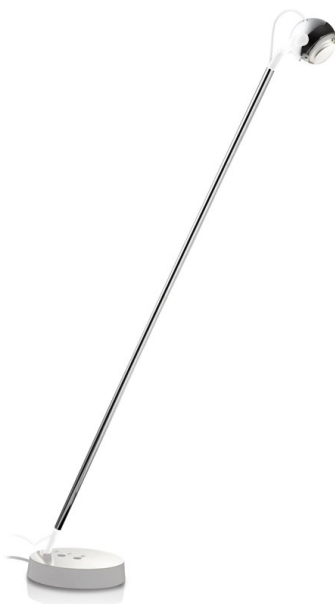

FALLING STAR FLOOR chrome/white/white DS17-1

Type of product:	FLOOR LAMP
Light source:	1x LED Modul 002
Included:	Yes
Number of light sources needed:	1

TECHNICAL SPECIFICATIONS

Lamp holder	LED
Mounting method	Floor
Light emission	direct
Light distribution	symmetric
Luminaire luminous flux	200 lm
Colour temperature	2700-2200 K
Colour rendering index (CRI)	> 90
White impression	warm white
Basic material	aluminium
Rated voltage (range)	100-240 V
Power frequency	50/60 Hz
Power consumption (maximum)	8 W
Surface	chromed
Type of lamp control gear	Driver
Ballast included	Yes
Protection class	II
Number of lampheads	1
Energy efficiency	A - A++
Dimmable	Yes
Type of Dimmer	Integrated pushbutton
Height	1100 mm
Outer diameter	180 mm
Head adjustable	Yes
Length of connection cable	2000 mm
Net weight	7,20 kg