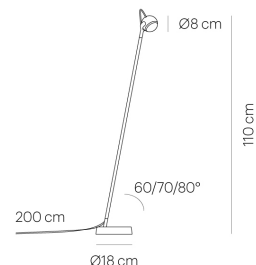

FALLING STAR FLOOR chrome/white/white DS17-1

Type of product:	FLOOR LAMP
Light source:	1x LED Modul 002
Included:	Yes
Number of light sources needed:	1

TECHNICAL SPECIFICATIONS

Lamp holder	LED
Mounting method	Floor
Light emission	direct
Light distribution	symmetric
Luminaire luminous flux	200 lm
Colour temperature	2700-2200 K
Colour rendering index (CRI)	> 90
White impression	warm white
Basic material	aluminium
Rated voltage (range)	100-240 V
Power frequency	50/60 Hz
Power consumption (maximum)	8 W
Surface	chromed
Type of lamp control gear	Driver
Ballast included	Yes
Protection class	II
Number of lampheads	1
Energy efficiency	A - A++
Dimmable	Yes
Type of Dimmer	Integrated pushbutton
Height	1100 mm
Outer diameter	180 mm
Head adjustable	Yes
Length of connection cable	2000 mm
Net weight	7,20 kg

LIGHT DIAGRAM