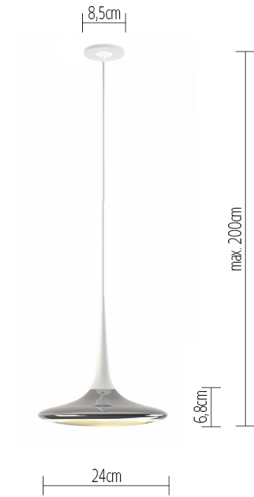

FALLING LEAF IN alu pol/grey

DL01-5

warmDIM

TECHNICAL SPECIFICATIONS

Lamp holder	LED
Mounting method	surface-mounted
warmDIM	Yes
Light emission	direct
Luminaire luminous flux	1037 lm
Colour temperature	2700-2200 K
Colour rendering index (CRI)	> 90
White impression	warm white
Rated voltage (range)	220-240 V / 120 V
Power consumption (maximum)	16 W
Energy efficiency	A - A++