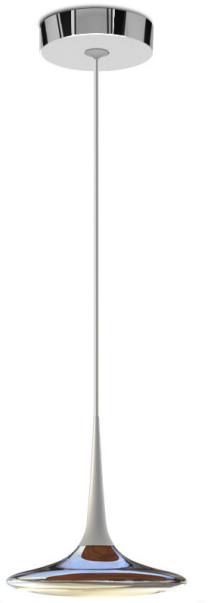

# FALLING LEAF UP ROUND 16 alu pol/grey

DL00-5

warmDIM

## TECHNICAL SPECIFICATIONS

Lamp holder	LED
Mounting method	surface-mounted
warmDIM	Yes
Light emission	direct
Luminaire luminous flux	1037 lm
Colour temperature	2700-2200 K
Colour rendering index (CRI)	> 90
White impression	warm white
Rated voltage (range)	220-240 V / 120 V
Power consumption (maximum)	16 W
Energy efficiency	A - A++