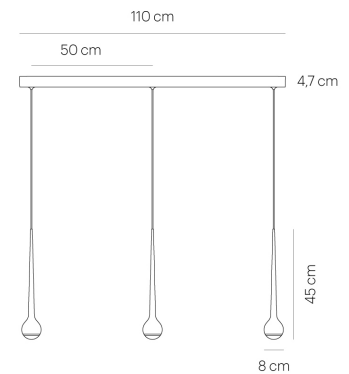

# FALLING TRACE 3/110 matt black

DC08-4

warmDIM

## TECHNICAL SPECIFICATIONS

Lamp holder	LED
Mounting method	ceiling-mounted (surface)
warmDIM	Yes
Light emission	direct
Level of light output efficiency	100 %
Luminaire luminous flux	3x770 lm
Color temperature	2700-2200 K
Power consumption (maximum)	3x11 W
Colour rendering index (CRI)	> 90
Beam angle	41
White impression	warm white
Rated voltage (range)	220-240 V / 120 V
Power frequency	50/60 Hz
Surface	polished
Housing material	aluminium
Type of lamp control gear	Driver
Ballast included	Yes
Protection class	I
Number of lampheads	3
Energy efficiency	A - A++
Dimmable	Yes
Length	1000 mm
Height	450 mm
Diameter	80 mm
Suspension length	-/2500 mm
Net weight	4,90 kg
Custom length	Yes
Width of profile	57,6 mm
Fire protection "F"	Yes

## LIGHT DIAGRAM

tobias grau