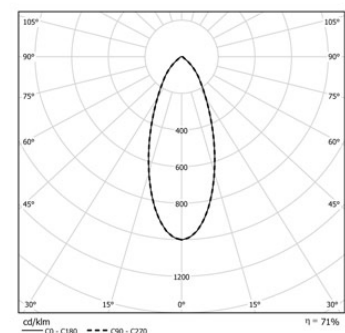

# FALLING TRACE 3/110 matt black

DC08-4

warmDIM

## TECHNICAL SPECIFICATIONS

Lamp holder	LED
Mounting method	ceiling-mounted (surface)
warmDIM	Yes
Light emission	direct
Level of light output efficiency	100 %
Luminaire luminous flux	3x770 lm
Color temperature	2700-2200 K
Power consumption (maximum)	3x11 W
Colour rendering index (CRI)	> 90
Beam angle	41
White impression	warm white
Rated voltage (range)	220-240 V / 120 V
Power frequency	50/60 Hz
Surface	polished
Housing material	aluminium
Type of lamp control gear	Driver
Ballast included	Yes
Protection class	I
Number of lampheads	3
Energy efficiency	A - A++
Dimmable	Yes
Length	1000 mm
Height	450 mm
Diameter	80 mm
Suspension length	-/2500 mm
Net weight	4,90 kg
Custom length	Yes
Width of profile	57,6 mm
Fire protection "F"	Yes

## LIGHT DIAGRAM

tobias grau