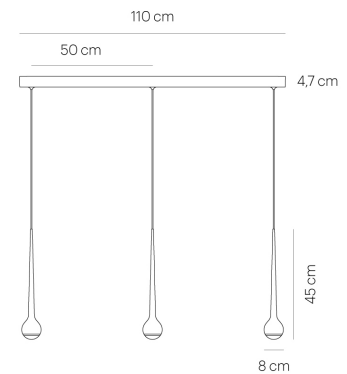

**FALLING TRACE 3/110 white**  
CFA13-3

warmDIM

**TECHNICAL SPECIFICATIONS**

Lamp holder	LED
Mounting method	ceiling-mounted (surface)
warmDIM	Yes
Light emission	direct
Light distribution	symmetric
Level of light output efficiency	100 %
Luminaire luminous flux	3x770 lm
Color temperature	2700-2200 K
Colour rendering index (CRI)	> 90
Beam angle	25
White impression	warm white
Rated voltage (range)	220-240 V / 120 V
Power frequency	50/60 Hz
Power consumption (maximum)	3x11 W
Surface	polished
Housing material	aluminium
Type of lamp control gear	Driver
Ballast included	Yes
Protection class	I
Number of lampheads	3
Energy efficiency	A - A++
Dimmable	Yes
Type of Dimmer	Phase cutting (electronic)
Diameter	80 mm
Suspension length	-/2500 mm
Net weight	1,10 kg
Fire protection "F"	Yes