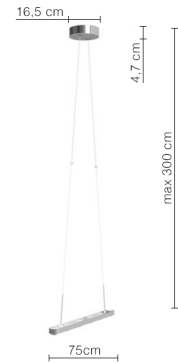

DANCE LED 6 alu pol
FA32-0

warmDIM

TECHNICAL SPECIFICATIONS

Lamp holder	LED
Mounting method	Pendant
warmDIM	Yes
Light emission	direct/indirect
Light distribution	symmetric
Level of light output efficiency	100 %
Luminaire luminous flux	600 lm
Colour temperature	2700 K
Colour rendering index (CRI)	> 90
White impression	warm white
Rated voltage (range)	220-240 V / 120 V
Power frequency	50/60 Hz
Power consumption (maximum)	11 W
Surface	polished
Housing material	aluminium
Type of lamp control gear	Driver
Ballast included	Yes
Protection class	I
Energy efficiency	A - A++
Dimmable	Yes
Type of Dimmer	Phase cutting (electronic)
Length	750 mm
Suspension length	-/3000 mm