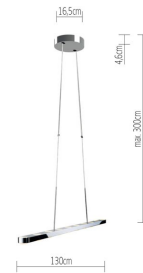

DANCE LED 10 alu pol
FA30-0

warmDIM

TECHNICAL SPECIFICATIONS

Lamp holder	LED
Mounting method	Pendant
warmDIM	Yes
Light emission	direct/indirect
Light distribution	symmetric
Level of light output efficiency	100 %
Luminaire luminous flux	950 lm
Colour temperature	2700 K
Colour rendering index (CRI)	> 90
White impression	warm white
Rated voltage (range)	220-240 V / 120 V
Power frequency	50/60 Hz
Power consumption (maximum)	15 W
Surface	polished
Housing material	aluminium
Type of lamp control gear	Driver
Ballast included	Yes
Protection class	I
Energy efficiency	A - A++
Dimmable	Yes
Type of Dimmer	Phase cutting (electronic)
Length	1300 mm
Suspension length	-/3000 mm