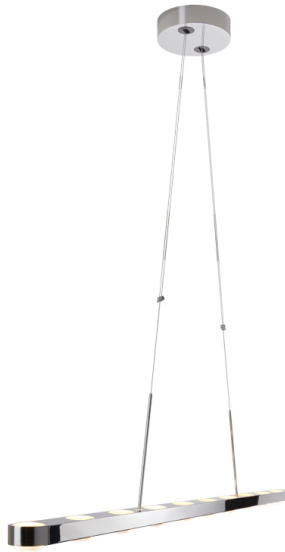

DANCE LED 10 alu pol
FA30-0

warmDIM

TECHNICAL SPECIFICATIONS

Lamp holder	LED
Mounting method	Pendant
warmDIM	Yes
Light emission	direct/indirect
Light distribution	symmetric
Level of light output efficiency	100 %
Luminaire luminous flux	950 lm
Colour temperature	2700 K
Colour rendering index (CRI)	> 90
White impression	warm white
Rated voltage (range)	220-240 V / 120 V
Power frequency	50/60 Hz
Power consumption (maximum)	15 W
Surface	polished
Housing material	aluminium
Type of lamp control gear	Driver
Ballast included	Yes
Protection class	I
Energy efficiency	A - A++
Dimmable	Yes
Type of Dimmer	Phase cutting (electronic)
Length	1300 mm
Suspension length	-/3000 mm