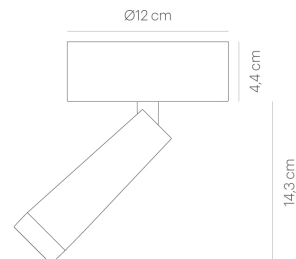

**CLEAR SPOT UP ROUND 12 white/white**  
CCL87-3

warmDIM

**TECHNICAL SPECIFICATIONS**

Lamp holder	LED
Mounting method	ceiling-mounted (surface)
warmDIM	Yes
Light emission	direct
Light distribution	symmetric
Luminaire luminous flux	330 lm
Colour temperature	2700-2200 K
Colour rendering index (CRI)	> 90
White impression	warm white
Rated voltage (range)	220-240 V
Power frequency	50/60 Hz
Power consumption (maximum)	11 W
Surface	powder-coated
Housing material	aluminium
Type of lamp control gear	Driver
Ballast included	Yes
Protection class	I
Connection cable (number of cores)	3
Number of lampheads	1
Energy efficiency	A-A++
Dimmable	Yes
Type of Dimmer	phase rotary dimmer
Height	187 mm
Diameter	120 mm
Head adjustable	Yes
lamphead is rotatable	Yes
	powder-coated
	aluminium