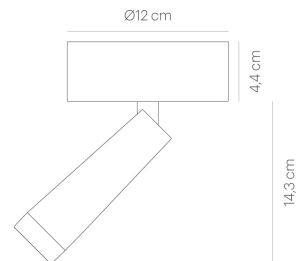

CLEAR SPOT UP ROUND 12 alu pol/glow
CCL87-0

warmDIM

TECHNICAL SPECIFICATIONS

Lamp holder	LED
Mounting method	ceiling-mounted (surface)
warmDIM	Yes
Light emission	direct
Light distribution	symmetric
Luminaire luminous flux	420 lm
Colour temperature	2700-2200 K
Colour rendering index (CRI)	> 90
White impression	warm white
Rated voltage (range)	220-240 V
Power frequency	50/60 Hz
Power consumption (maximum)	11 W
Surface	polished
Housing material	aluminium
Type of lamp control gear	Driver
Ballast included	Yes
Protection class	I
Connection cable (number of cores)	3
Number of lampheads	1
Energy efficiency	A-A++
Dimmable	Yes
Type of Dimmer	phase rotary dimmer
Height	187 mm
Diameter	120 mm
Head adjustable	Yes
lamphead is rotatable	Yes
	polished
	aluminium